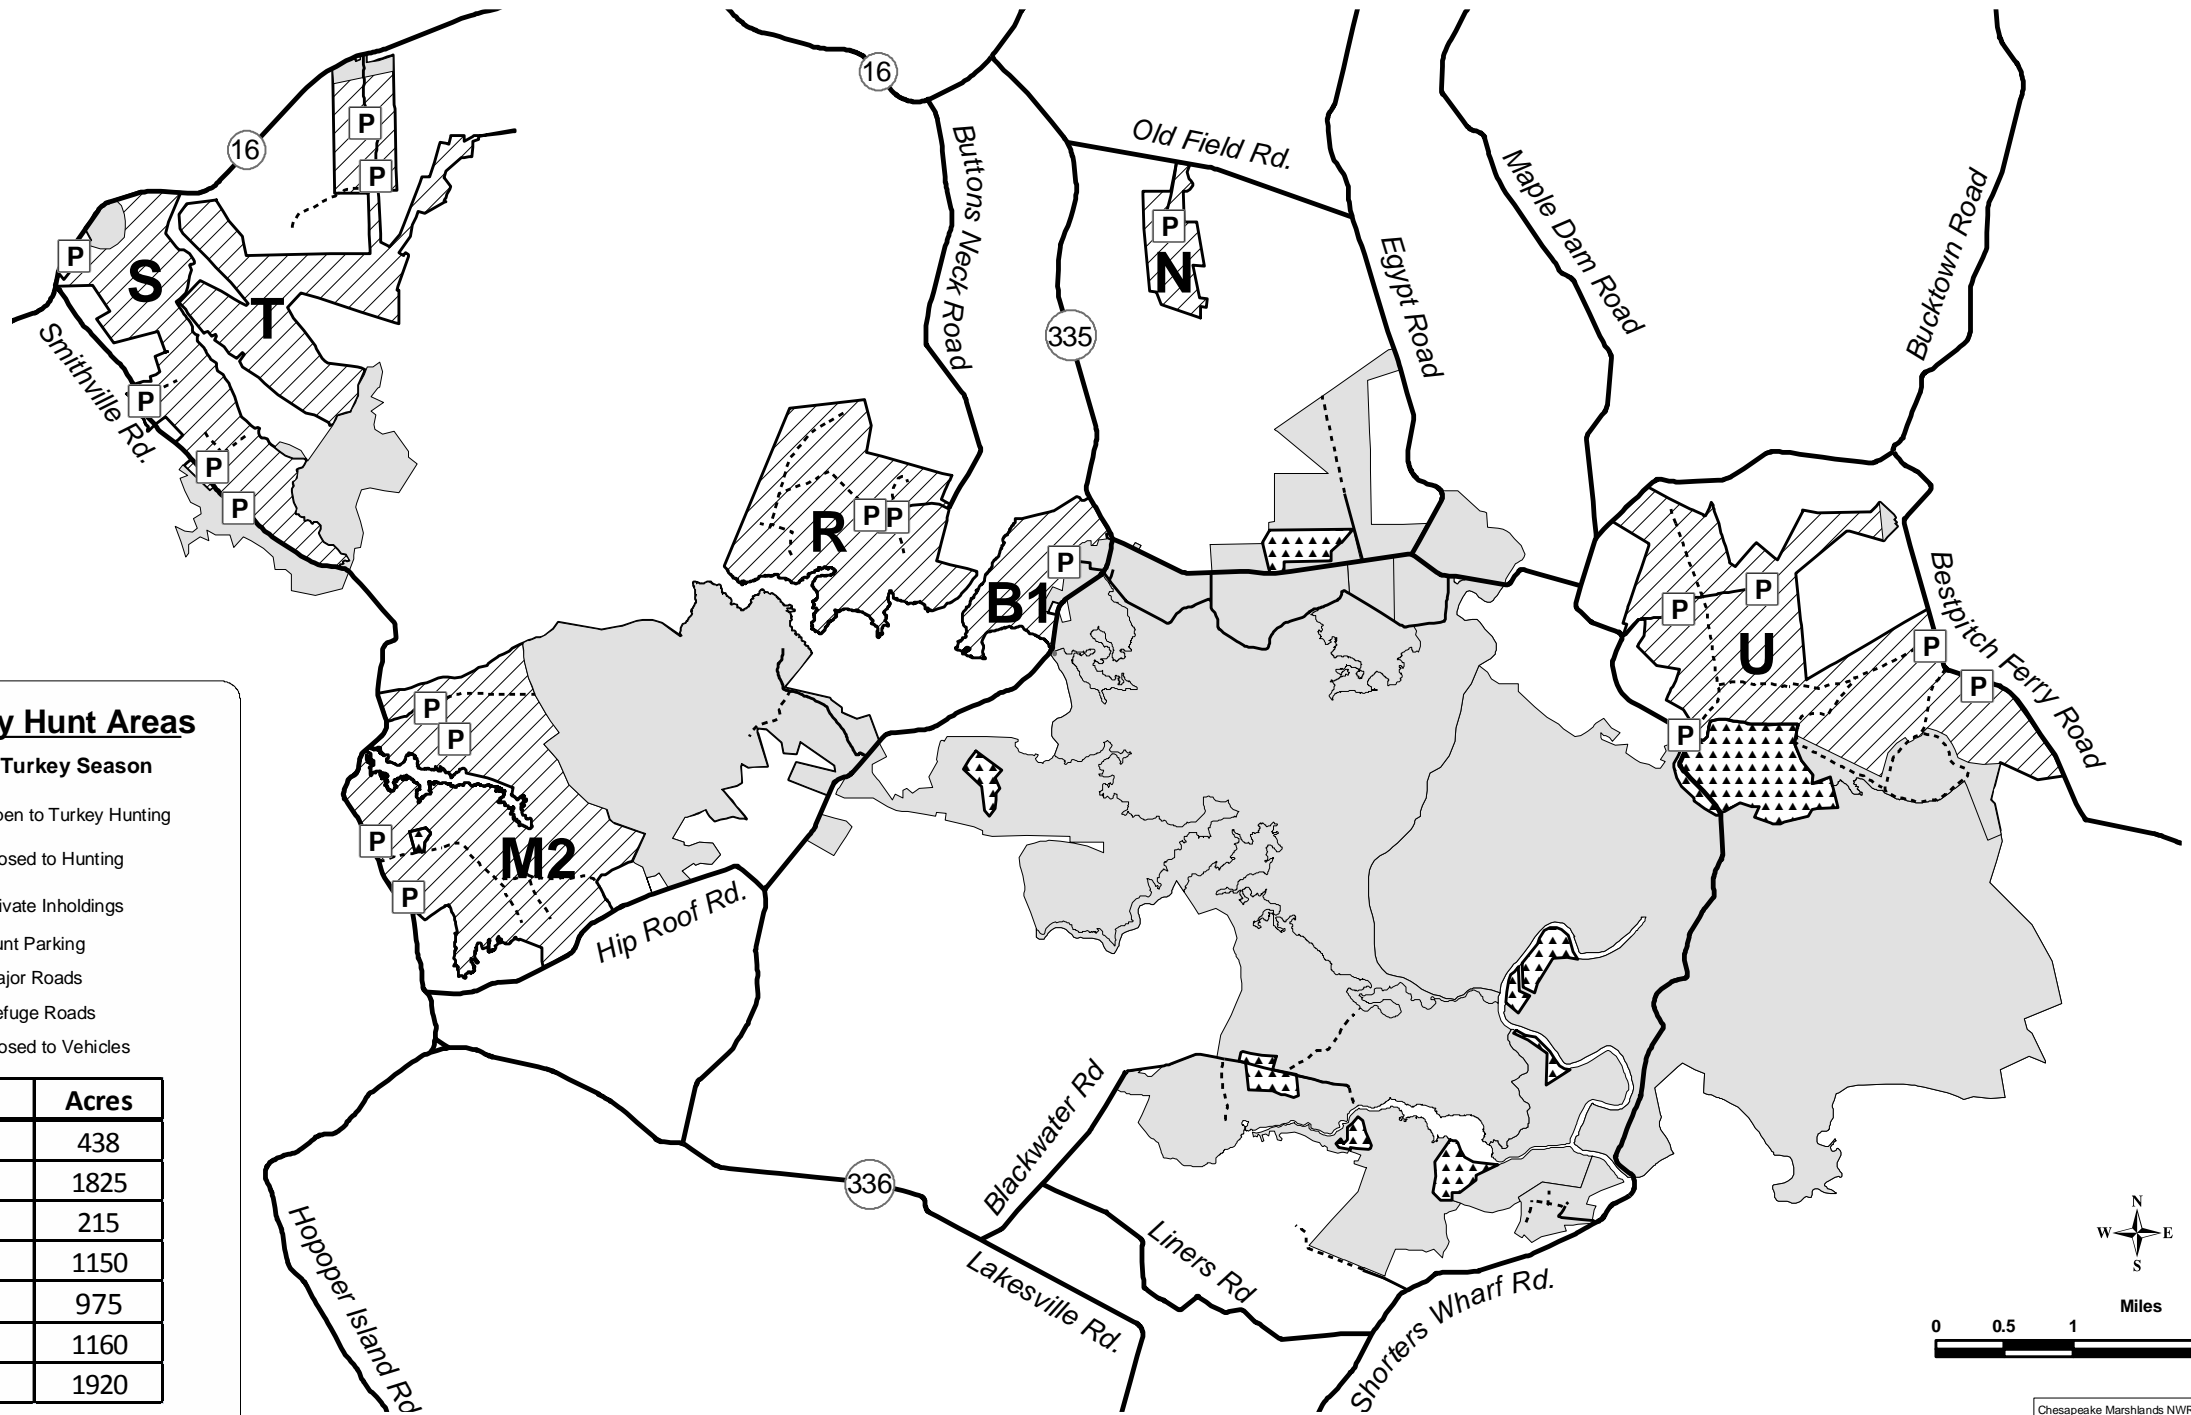

# BLACKWATER NATIONAL WILDLIFE REFUGE

## Turkey Hunt Areas

2012 Turkey Season

-  Open to Turkey Hunting
-  Closed to Hunting
-  Private Inholdings
-  Hunt Parking
-  Major Roads
-  Refuge Roads
-  Closed to Vehicles

Area	Acres
B1*	438
M2	1825
N	215
R	1150
S	975
T	1160
U	1920

\* B1 Disabled Hunting Area